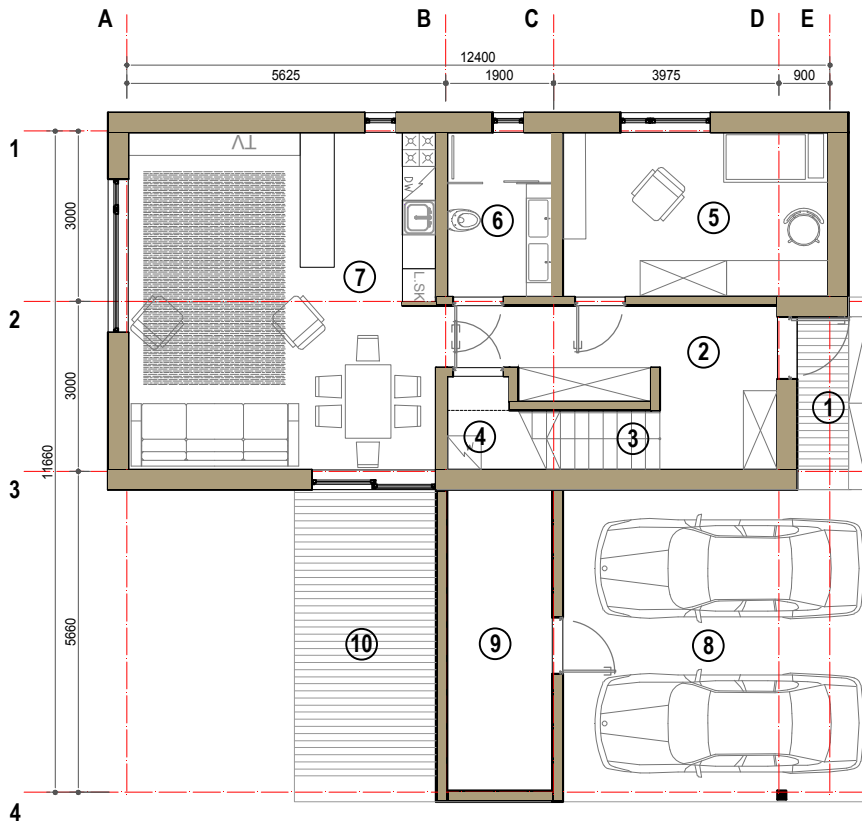

REENO

1	ENTRANCE PORCH	3.81 m ²
2	ENTRANCE AREA	11.76 m ²
3	STAIRS	3.94 m ²
4	TECHNICAL ROOM	2.23 m ²
5	BEDROOM 1	13.58 m ²
6	BATHROOM 1	5.36 m ²
7	LIVING ROOM / KITCHEN	32.32 m ²
8	HALL	9.09 m ²
9	BEDROOM 2 / WARDROBE	9.66 m ²
10	BEDROOM 3	13.58 m ²
11	BATHROOM 2	5.36 m ²
12	BEDROOM 4	15.75 m ²
13	BEDROOM 5	12.13 m ²
TOTAL LIVING AREA		138.57 m ²

EXTENSIONS:

• CARPORT	29.6 m ²
• STORAGE	9.82 m ²
• TERRACE	12.88 m ²
TOTAL AREA	190.87 m²

GET IN TOUCH WITH US
TO FIND OUT MORE: **+371 200 22 111**

📍 Riga, 214B Brivibas str. (office)

✉ raksti@silastils.lv

🏠 www.silastils.lv

🌐 <https://www.facebook.com/silastilslv/>

REENO

1	ENTRANCE PORCH	3.81 m ²
2	ENTRANCE AREA	11.76 m ²
3	STAIRS	3.94 m ²
4	TECHNICAL ROOM	2.23 m ²
5	BEDROOM 1	13.58 m ²
6	BATHROOM 1	5.36 m ²
7	LIVING ROOM / KITCHEN	32.32 m ²
8	CARPOT	29.60 m ²
9	STORAGE	9.82 m ²
10	TERRACE	12.88 m ²
11	HALL	9.09 m ²
12	BEDROOM 2 / WARDROBE	9.66 m ²
13	BEDROOM 3	13.58 m ²
14	BATHROOM 2	5.36 m ²
15	BEDROOM 4	15.75 m ²
16	BEDROOM 5	12.13 m ²
	TOTAL AREA	190.87 m²