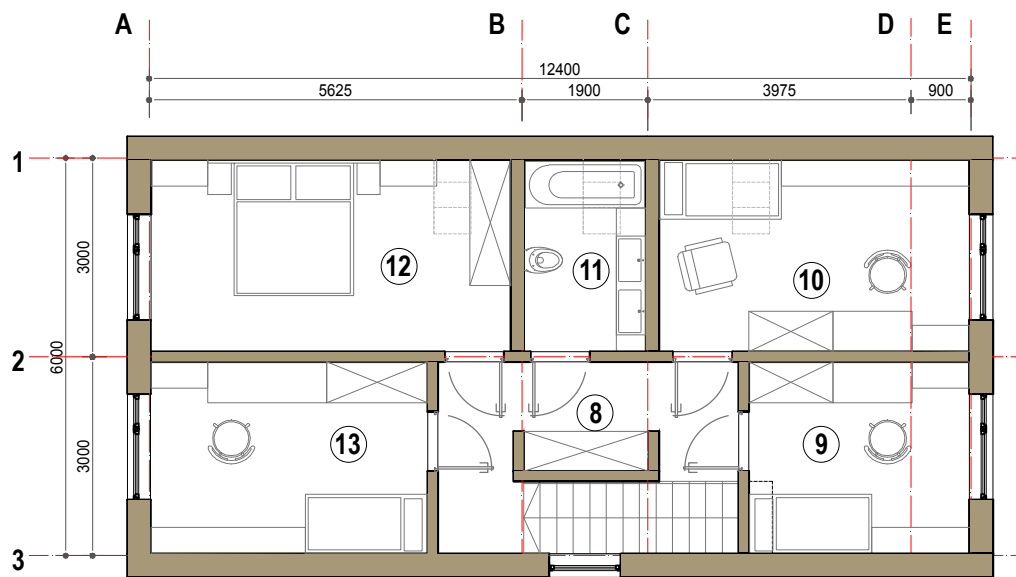

REENO

1	ENTRANCE PORCH	3.81 m ²
2	ENTRANCE AREA	11.76 m ²
3	STAIRS	3.94 m ²
4	TECHNICAL ROOM	2.23 m ²
5	BEDROOM 1	13.58 m ²
6	BATHROOM 1	5.36 m ²
7	LIVING ROOM / KITCHEN	32.32 m ²
8	HALL	9.09 m ²
9	BEDROOM 2 / WARDROBE	9.66 m ²
10	BEDROOM 3	13.58 m ²
11	BATHROOM 2	5.36 m ²
12	BEDROOM 4	15.75 m ²
13	BEDROOM 5	12.13 m ²
TOTAL LIVING AREA		138.57 m ²

EXTENSIONS:

• CARPORT	29.6 m ²
• STORAGE	9.82 m ²
• TERRACE	12.88 m ²
TOTAL AREA	190.87 m²

GET IN TOUCH WITH US
TO FIND OUT MORE: **+371 200 22 111**

📍 Riga, 214B Brivibas str. (office)

✉ raksti@silastils.lv

🏠 www.silastils.lv

🌐 <https://www.facebook.com/silastilslv/>

REENO

1	ENTRANCE PORCH	3.81 m ²
2	ENTRANCE AREA	11.76 m ²
3	STAIRS	3.94 m ²
4	TECHNICAL ROOM	2.23 m ²
5	BEDROOM 1	13.58 m ²
6	BATHROOM 1	5.36 m ²
7	LIVING ROOM / KITCHEN	32.32 m ²
8	CARPOT	29.60 m ²
9	STORAGE	9.82 m ²
10	TERRACE	12.88 m ²
11	HALL	9.09 m ²
12	BEDROOM 2 / WARDROBE	9.66 m ²
13	BEDROOM 3	13.58 m ²
14	BATHROOM 2	5.36 m ²
15	BEDROOM 4	15.75 m ²
16	BEDROOM 5	12.13 m ²
	TOTAL AREA	190.87 m²