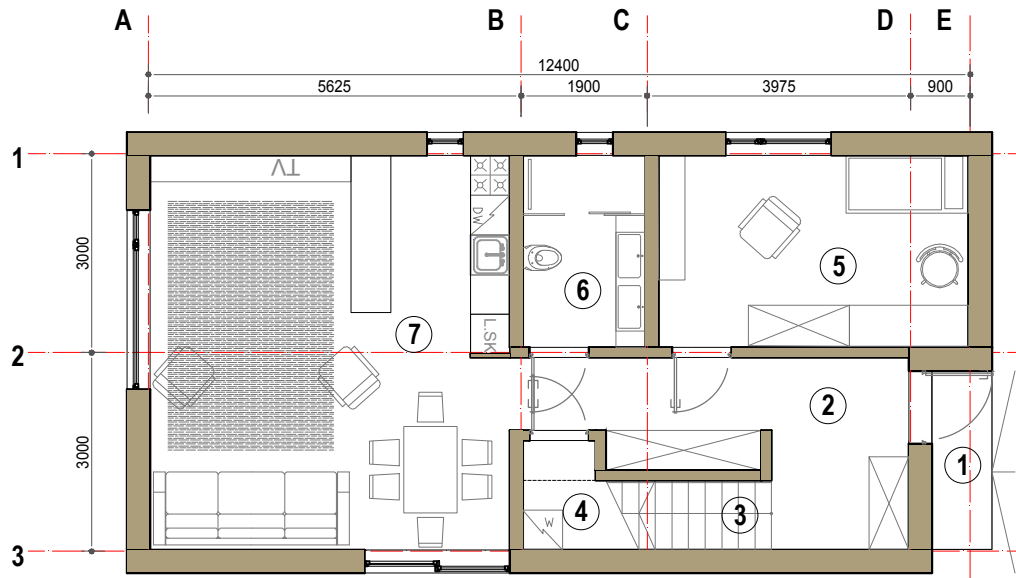

REENO

1	ENTRANCE PORCH	3.81 m ²
2	ENTRANCE AREA	11.76 m ²
3	STAIRS	3.94 m ²
4	TECHNICAL ROOM	2.23 m ²
5	BEDROOM 1	13.58 m ²
6	BATHROOM 1	5.36 m ²
7	LIVING ROOM / KITCHEN	32.32 m ²
8	HALL	9.09 m ²
9	BEDROOM 2 / WARDROBE	9.66 m ²
10	BEDROOM 3	13.58 m ²
11	BATHROOM 2	5.36 m ²
12	BEDROOM 4	15.75 m ²
13	BEDROOM 5	12.13 m ²
TOTAL LIVING AREA		138.57 m ²

EXTENSIONS:

• CARPORT	29.6 m ²
• STORAGE	9.82 m ²
• TERRACE	12.88 m ²
TOTAL AREA	190.87 m²

GET IN TOUCH WITH US
TO FIND OUT MORE: **+371 200 22 111**

📍 Riga, 214B Brivibas str. (office)

✉ raksti@silastils.lv

🏠 www.silastils.lv

🌐 <https://www.facebook.com/silastilslv/>

REENO

1	ENTRANCE PORCH	3.81 m ²
2	ENTRANCE AREA	11.76 m ²
3	STAIRS	3.94 m ²
4	TECHNICAL ROOM	2.23 m ²
5	BEDROOM 1	13.58 m ²
6	BATHROOM 1	5.36 m ²
7	LIVING ROOM / KITCHEN	32.32 m ²
8	CARPOT	29.60 m ²
9	STORAGE	9.82 m ²
10	TERRACE	12.88 m ²
11	HALL	9.09 m ²
12	BEDROOM 2 / WARDROBE	9.66 m ²
13	BEDROOM 3	13.58 m ²
14	BATHROOM 2	5.36 m ²
15	BEDROOM 4	15.75 m ²
16	BEDROOM 5	12.13 m ²
	TOTAL AREA	190.87 m²