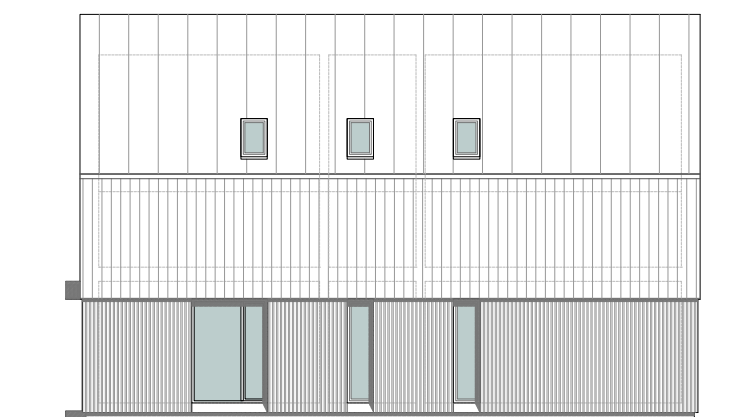

REENO

GET IN TOUCH WITH US
TO FIND OUT MORE: **+371 200 22 111**

📍 Riga, 214B Brivibas str. (office)
✉ raksti@silastils.lv
🏠 www.silastils.lv
📘 <https://www.facebook.com/silastilslv/>