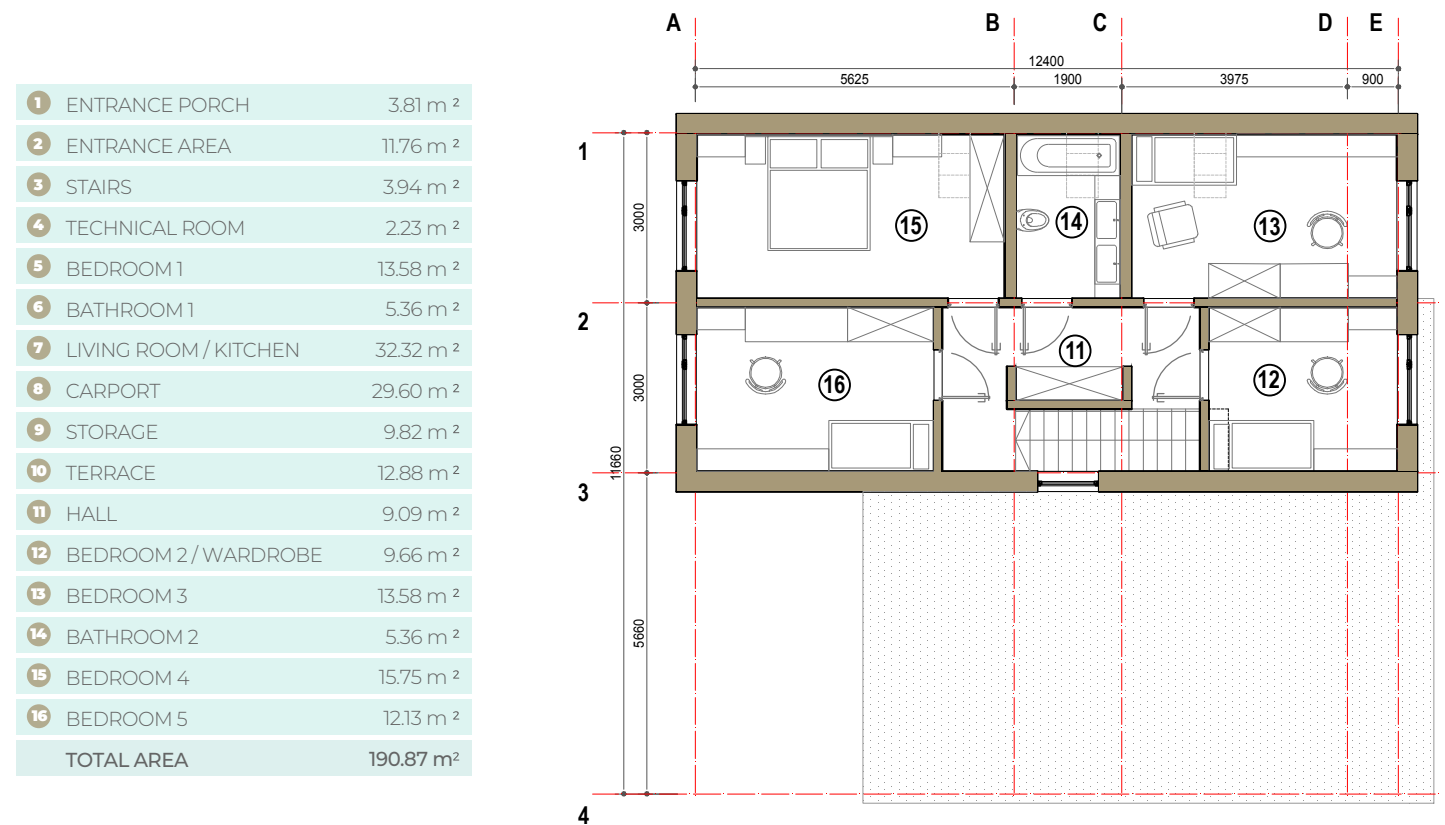

REENO

1	ENTRANCE PORCH	3.81 m ²
2	ENTRANCE AREA	11.76 m ²
3	STAIRS	3.94 m ²
4	TECHNICAL ROOM	2.23 m ²
5	BEDROOM 1	13.58 m ²
6	BATHROOM 1	5.36 m ²
7	LIVING ROOM / KITCHEN	32.32 m ²
8	HALL	9.09 m ²
9	BEDROOM 2 / WARDROBE	9.66 m ²
10	BEDROOM 3	13.58 m ²
11	BATHROOM 2	5.36 m ²
12	BEDROOM 4	15.75 m ²
13	BEDROOM 5	12.13 m ²
TOTAL LIVING AREA		138.57 m ²

EXTENSIONS:

• CARPORT	29.6 m ²
• STORAGE	9.82 m ²
• TERRACE	12.88 m ²
TOTAL AREA	190.87 m²

GET IN TOUCH WITH US
TO FIND OUT MORE: **+371 200 22 111**

📍 Riga, 214B Brivibas str. (office)

✉ raksti@silastils.lv

🏠 www.silastils.lv

🌐 <https://www.facebook.com/silastilslv/>

REENO

1	ENTRANCE PORCH	3.81 m ²
2	ENTRANCE AREA	11.76 m ²
3	STAIRS	3.94 m ²
4	TECHNICAL ROOM	2.23 m ²
5	BEDROOM 1	13.58 m ²
6	BATHROOM 1	5.36 m ²
7	LIVING ROOM / KITCHEN	32.32 m ²
8	CARPOT	29.60 m ²
9	STORAGE	9.82 m ²
10	TERRACE	12.88 m ²
11	HALL	9.09 m ²
12	BEDROOM 2 / WARDROBE	9.66 m ²
13	BEDROOM 3	13.58 m ²
14	BATHROOM 2	5.36 m ²
15	BEDROOM 4	15.75 m ²
16	BEDROOM 5	12.13 m ²
	TOTAL AREA	190.87 m²