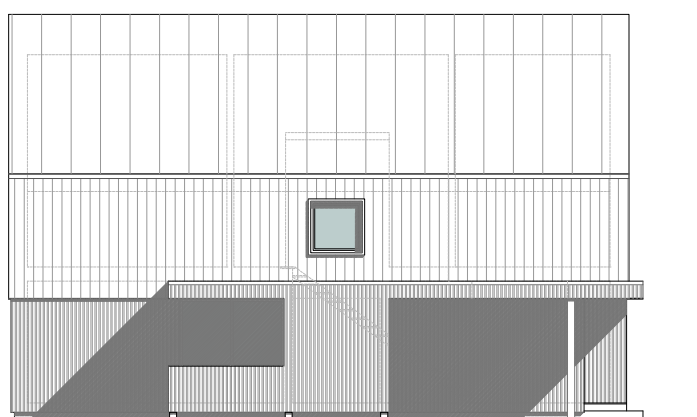

REENO

GET IN TOUCH WITH US
TO FIND OUT MORE: **+371 200 22 111**

📍 Riga, 214B Brivibas str. (office)
✉ raksti@silastils.lv
🏠 www.silastils.lv
📘 <https://www.facebook.com/silastilslv/>