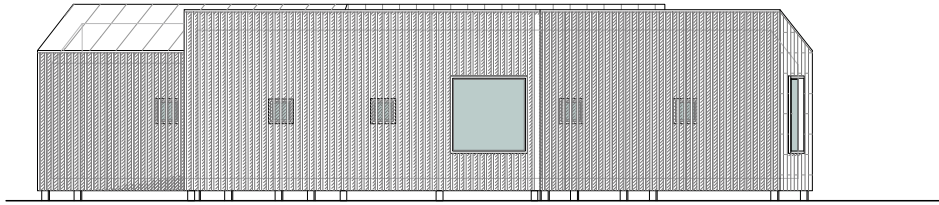

CAUDA

1	ENTRANCE AREA	11.86 m ²
2	TECHNICAL ROOM	4.69 m ²
3	KITCHEN, LIVING ROOM	30.20 m ²
4	HALL	2.03 m ²
5	MASTER BATHROOM	4.26 m ²
6	MASTER BEDROOM	12.19 m ²
7	BEDROOM 1	11.00 m ²
8	BEDROOM 2	9.44 m ²
9	BATHROOM	4.35 m ²
10	BEDROOM 3	11.00 m ²
11	TERRACE	20.85 m ²
12	ENTRANCE PORCH	3.83 m ²