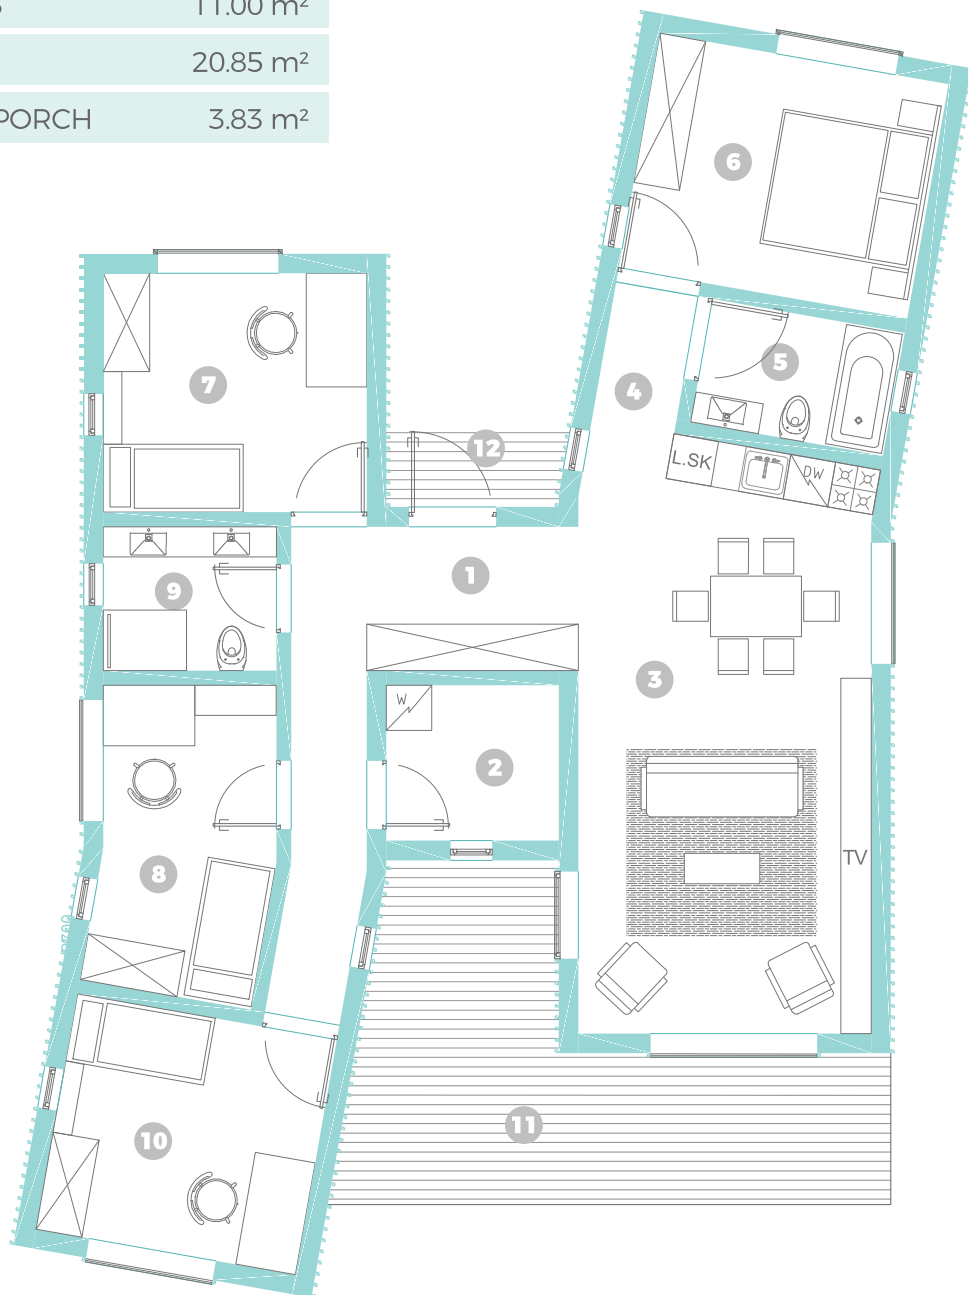

CAUDA

1	ENTRANCE AREA	11.86 m ²
2	TECHNICAL ROOM	4.69 m ²
3	KITCHEN, LIVING ROOM	30.20 m ²
4	HALL	2.03 m ²
5	MASTER BATHROOM	4.26 m ²
6	MASTER BEDROOM	12.19 m ²
7	BEDROOM 1	11.00 m ²
8	BEDROOM 2	9.44 m ²
9	BATHROOM	4.35 m ²
10	BEDROOM 3	11.00 m ²
11	TERRACE	20.85 m ²
12	ENTRANCE PORCH	3.83 m ²